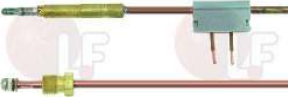

Thermocouples and accessories

3440067 INTERRUPTED THERMOCOUPLE M9x1 100 cm.

interrupted contact with terminals