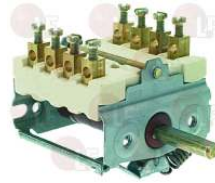

## Rotary switches

**3057050 CONNECTING BRACKET**  
connecting thermostat and switch

ERRE 2 5200995

**3057014 SELECTOR SWITCH 0-1 POSITIONS**  
contact capacity 16A 250V - max 150°C  
D spindle ø 6x4.6 mm  
back connection for thermostat