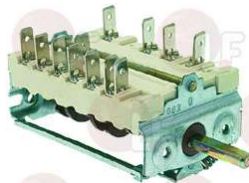

**3057010 SELECTOR SWITCH 0-4 POSITIONS**  
contact capacity 16A 250V - max 150°C  
D-shaped pin ø 6x4.ø 6 mm  
for Convection oven (FOINOX) - Series FC  
for Convection oven electric (LAINOX) CES24M  
CES40M - CE041M - CE051M - CE071M - CE100M  
CE106M - CE110M - CE200M - CE210M - MCE051M  
MCE071M - MCE101M - MCE102M - MCE201M  
MCE202M  
for Convection oven gas (LAINOX) CGS24M - CGS40M  
CG051M - CG071M - CG100M - CG106M - CG110M  
CG200M - CG210M - FG105M - FG105X - FG110M  
FG110X - MCG051M - MCG071M - MCG101M - MCG102M  
MCG201M - MCG202M - PG040M - PG040X - PG080M  
PG080X